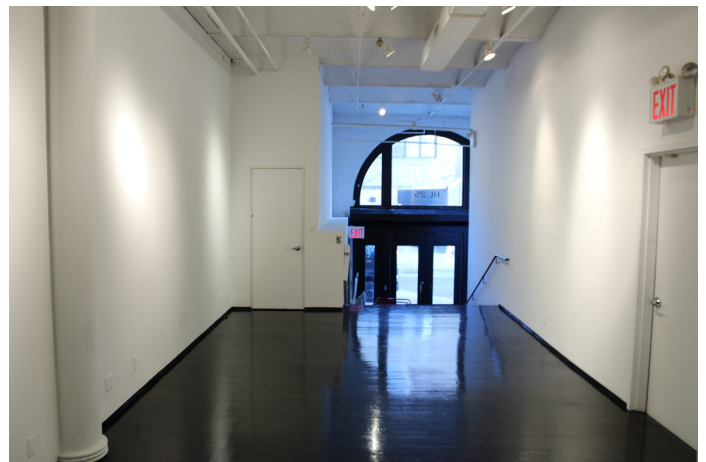

WHITE SPACE CHELSEA

555 West 25th Street, New York, NY, 10001

(646) 681-2265 | info@whitespacechelsea.com
www.WhiteSpaceChelsea.com

LOCATION

Street level venue
Prime location near High Line
Walking distance from Hudson
Yards, Javits Center, Restaurants
and Meatpacking District

UNIQUE FEATURES

Blank Wall Option
Professional Gallery Lighting
Day and Evening Events

SQUARE FOOTAGE

3,350 sf at ground level +
1,500 sf at lower level (4,850 total)
Occupancy limit (221)

OTHER AMENITIES

High Speed Internet
Sonos Sound System

INTERIOR DESIGN

12' High Ceilings
Gorgeous dark oak flooring
Glass arched frontage
Private Restroom ADA Compliant
Full basement area for catering,
backstage dressing, staff, and
storage

EVENT DETAILS

Light hors-d'oeuvres
Certificates of Insurance Required
Preferred Vendors Available
Outside Vendors Welcome
Outside Parking in front of space