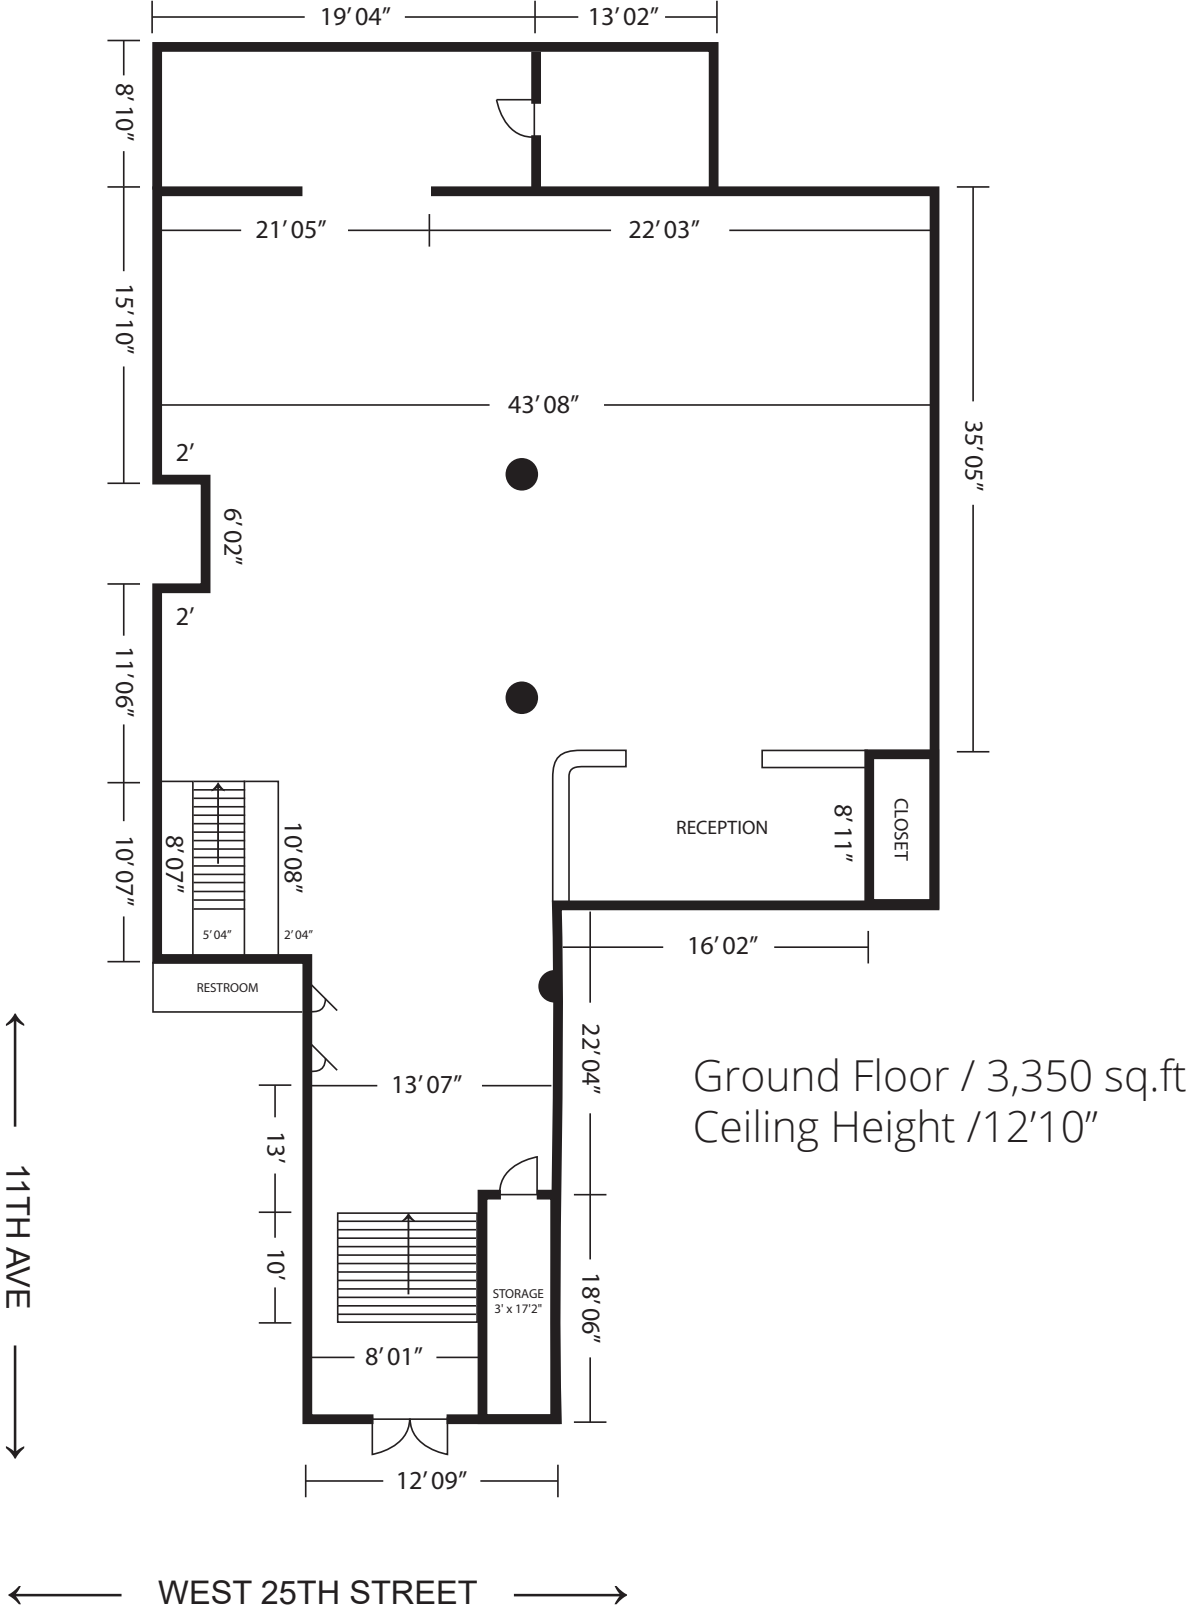

UNIQUE FEATURES

Blank Wall Option
Professional Gallery Lighting
Day and Evening Events

SQUARE FOOTAGE

3,350 sf at ground level +
1,500 sf at lower level (4,850 total)
Occupancy limit (221)

OTHER AMENITIES

High Speed Internet
Sonos Sound System

INTERIOR DESIGN

12' High Ceilings
Gorgeous dark oak flooring
Glass arched frontage
Private Restroom ADA Compliant
Full basement area for catering,
backstage dressing, staff, and
storage

(646) 681-2265 | info@whitespacechelsea.com
www.WhiteSpaceChelsea.com

WHITE SPACE CHELSEA

555 West 25th Street, New York, NY, 10001

(646) 681-2265 | info@whitespacechelsea.com

www.WhiteSpaceChelsea.com

Basement Floor / 1,500 sqft
Ceiling Height / 8' 4"