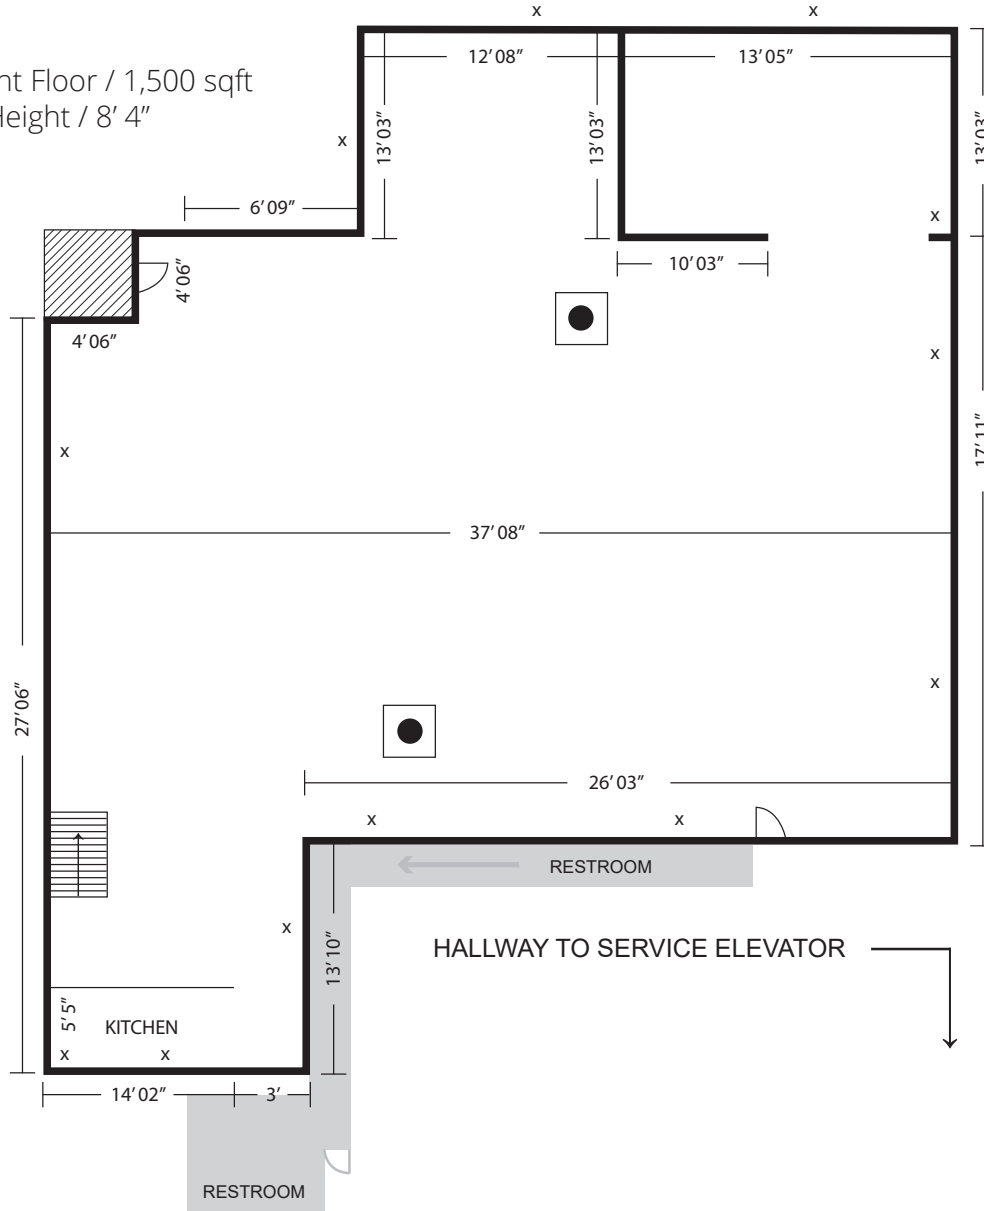

WHITE SPACE CHELSEA

555 West 25th Street, New York, NY, 10001
(646) 681-2265 | info@whitespacechelsea.com
www.WhiteSpaceChelsea.com

Basement Floor / 1,500 sqft
Ceiling Height / 8' 4"

WHITE SPACE CHELSEA

555 West 25th Street, New York, NY, 10001
(646) 681-2265 | info@whitespacechelsea.com
www.WhiteSpaceChelsea.com

LOCATION

Street level venue
Prime location near High Line
Walking distance from Hudson
Yards, Javits Center, Restaurants
and Meatpacking District

SQUARE FOOTAGE

3,350 sf at ground level +
1,500 sf at lower level (4,850 total)
Occupancy limit (221)

INTERIOR DESIGN

12' High Ceilings
Gorgeous dark oak flooring
Glass arched frontage
Two private restrooms. One ADA
compliant.
Full basement area for catering,
backstage dressing, staff, and storage

UNIQUE FEATURES