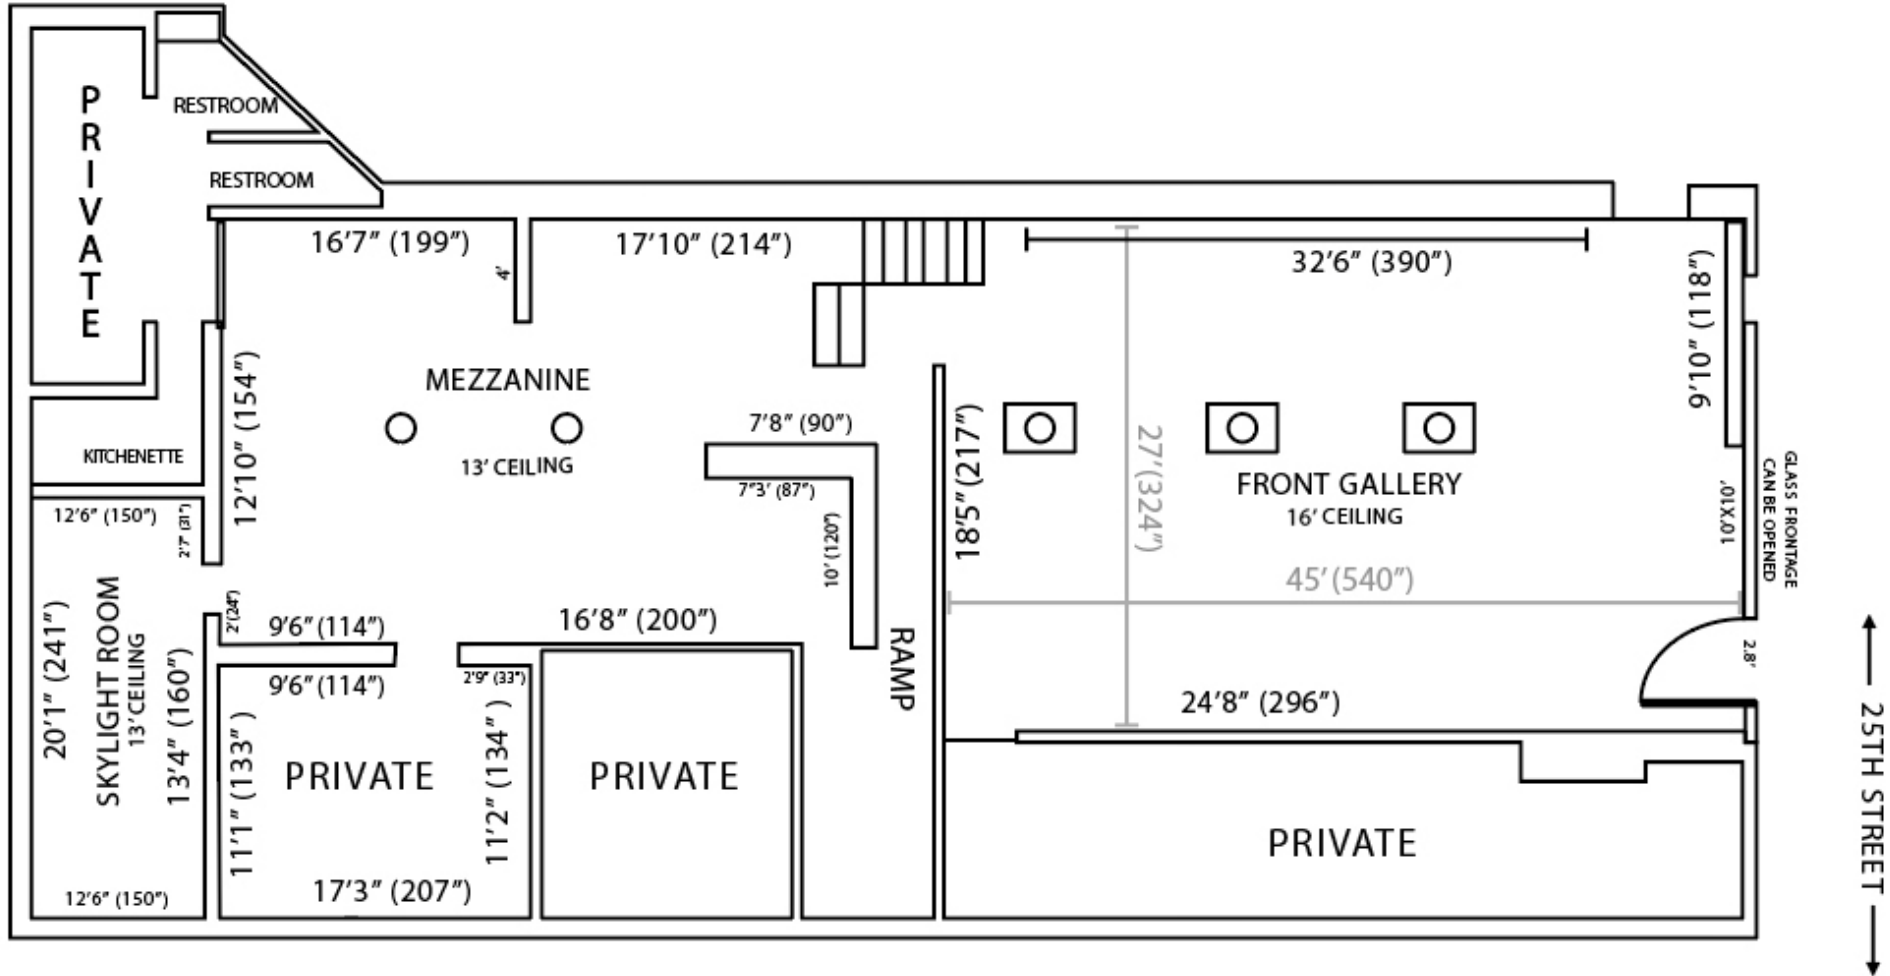

WHITE SPACE CHELSEA

530 West 25th Street, New York, NY, 10001
(646) 681-2265 | info@whitespacechelsea.com
www.WhiteSpaceChelsea.com